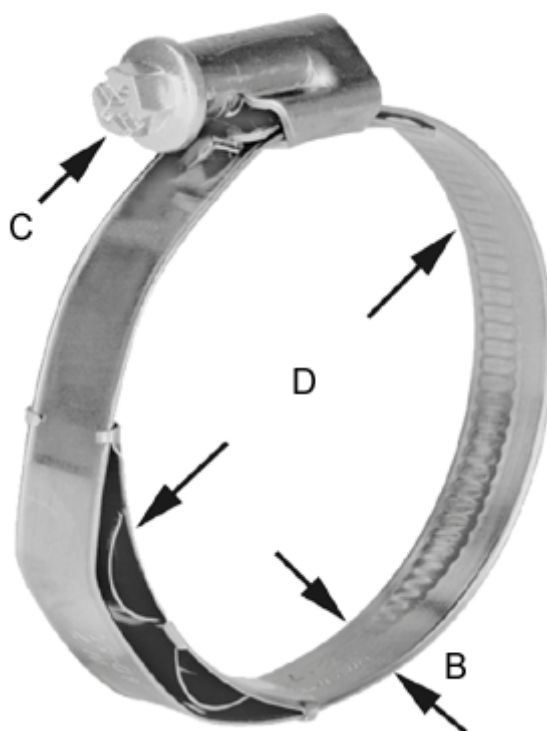

Article number: 021377708090

Description: Worm Drive Hose Clip with spring insert  
TORRO WF 80-100/12 C7 W3

## Measures

---

C (screw type) =	C7
Diameter D =	80-100
Width B =	12